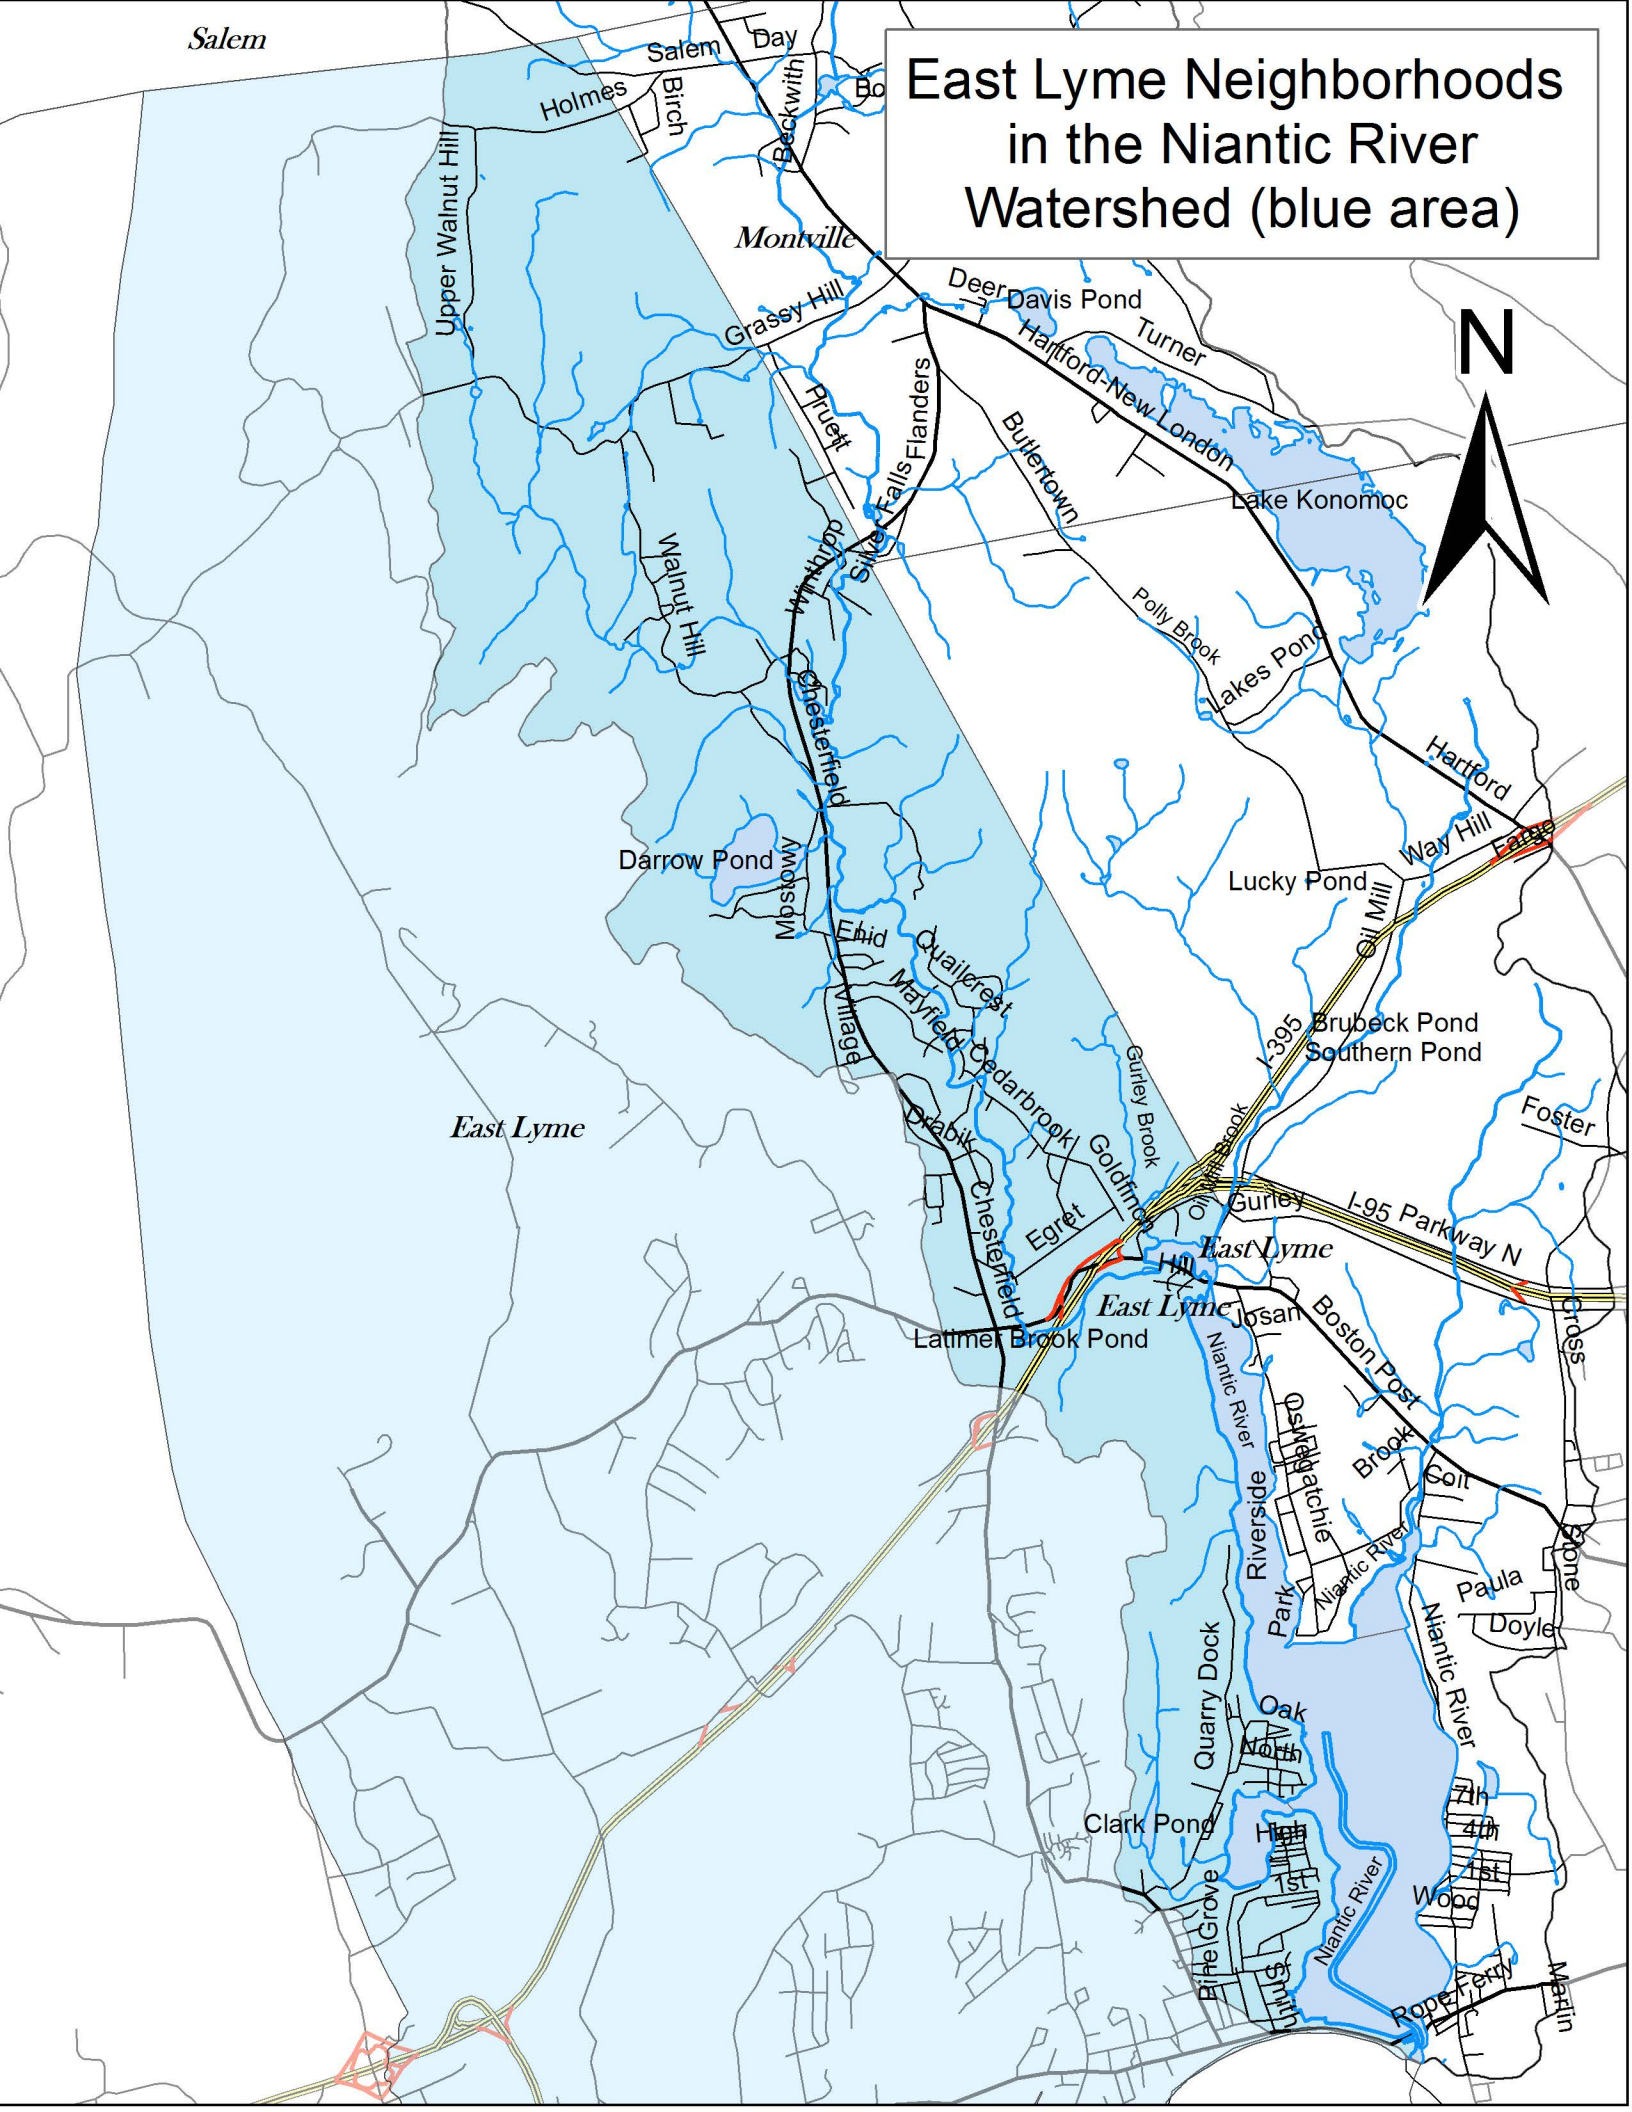

Salem

East Lyme Neighborhoods in the Niantic River Watershed (blue area)

East Lyme

East Lyme

East Lyme Hill